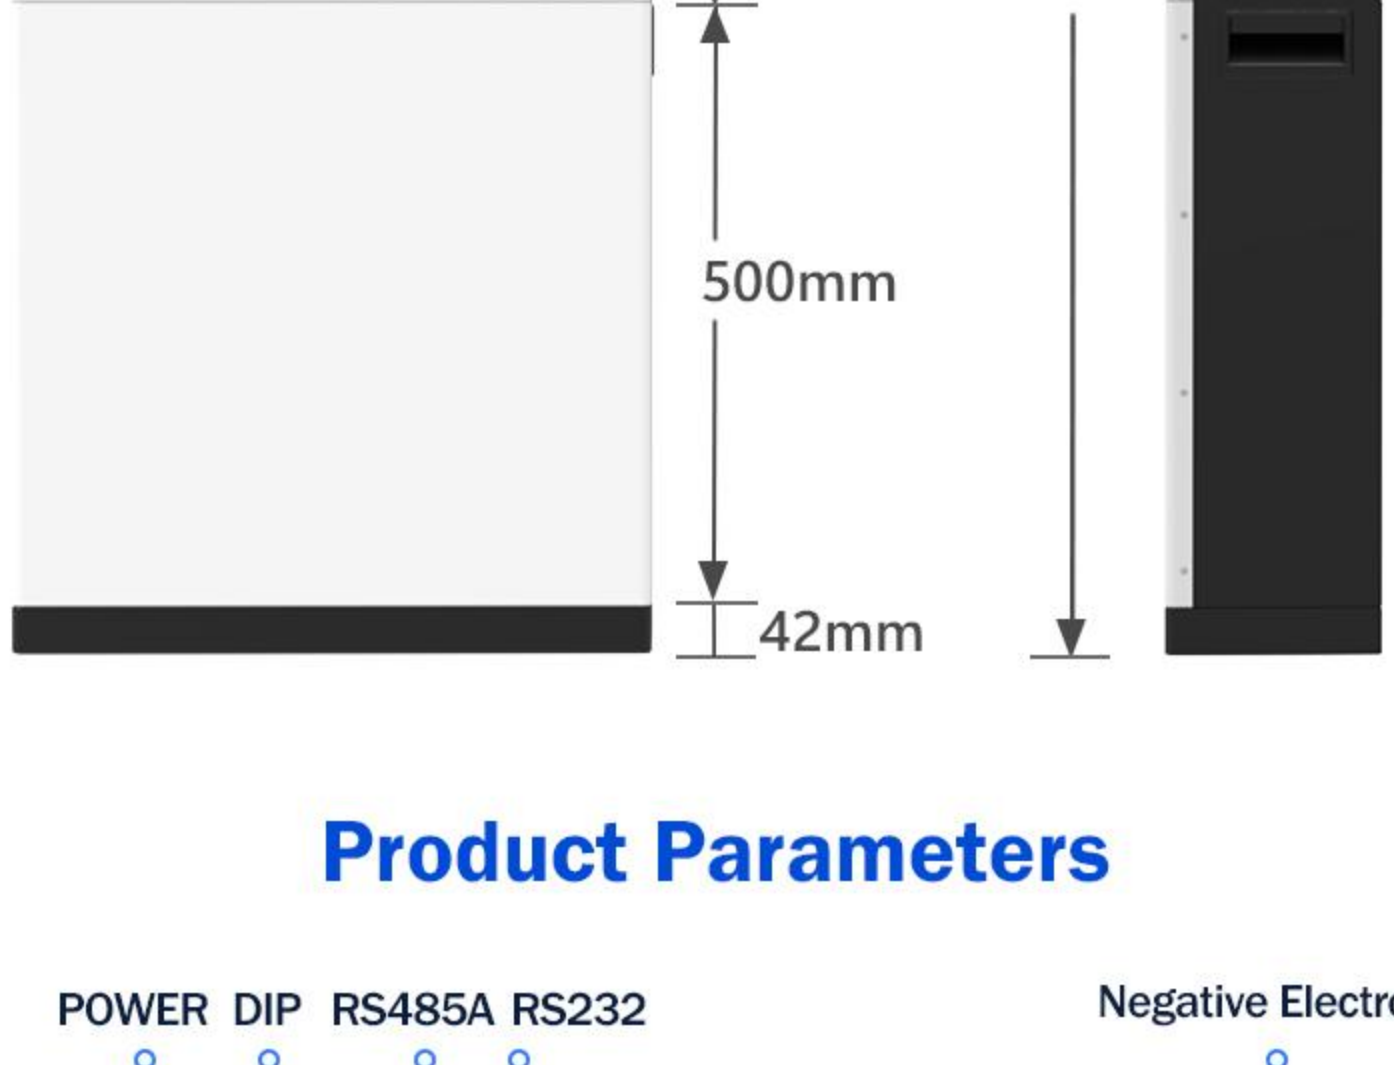

Product Specifications

Product Parameters

Extremely Simple Installation

Wireless connection, using male and female plugs, without the need for complex installation steps, energy storage can be installed in 1 minute!