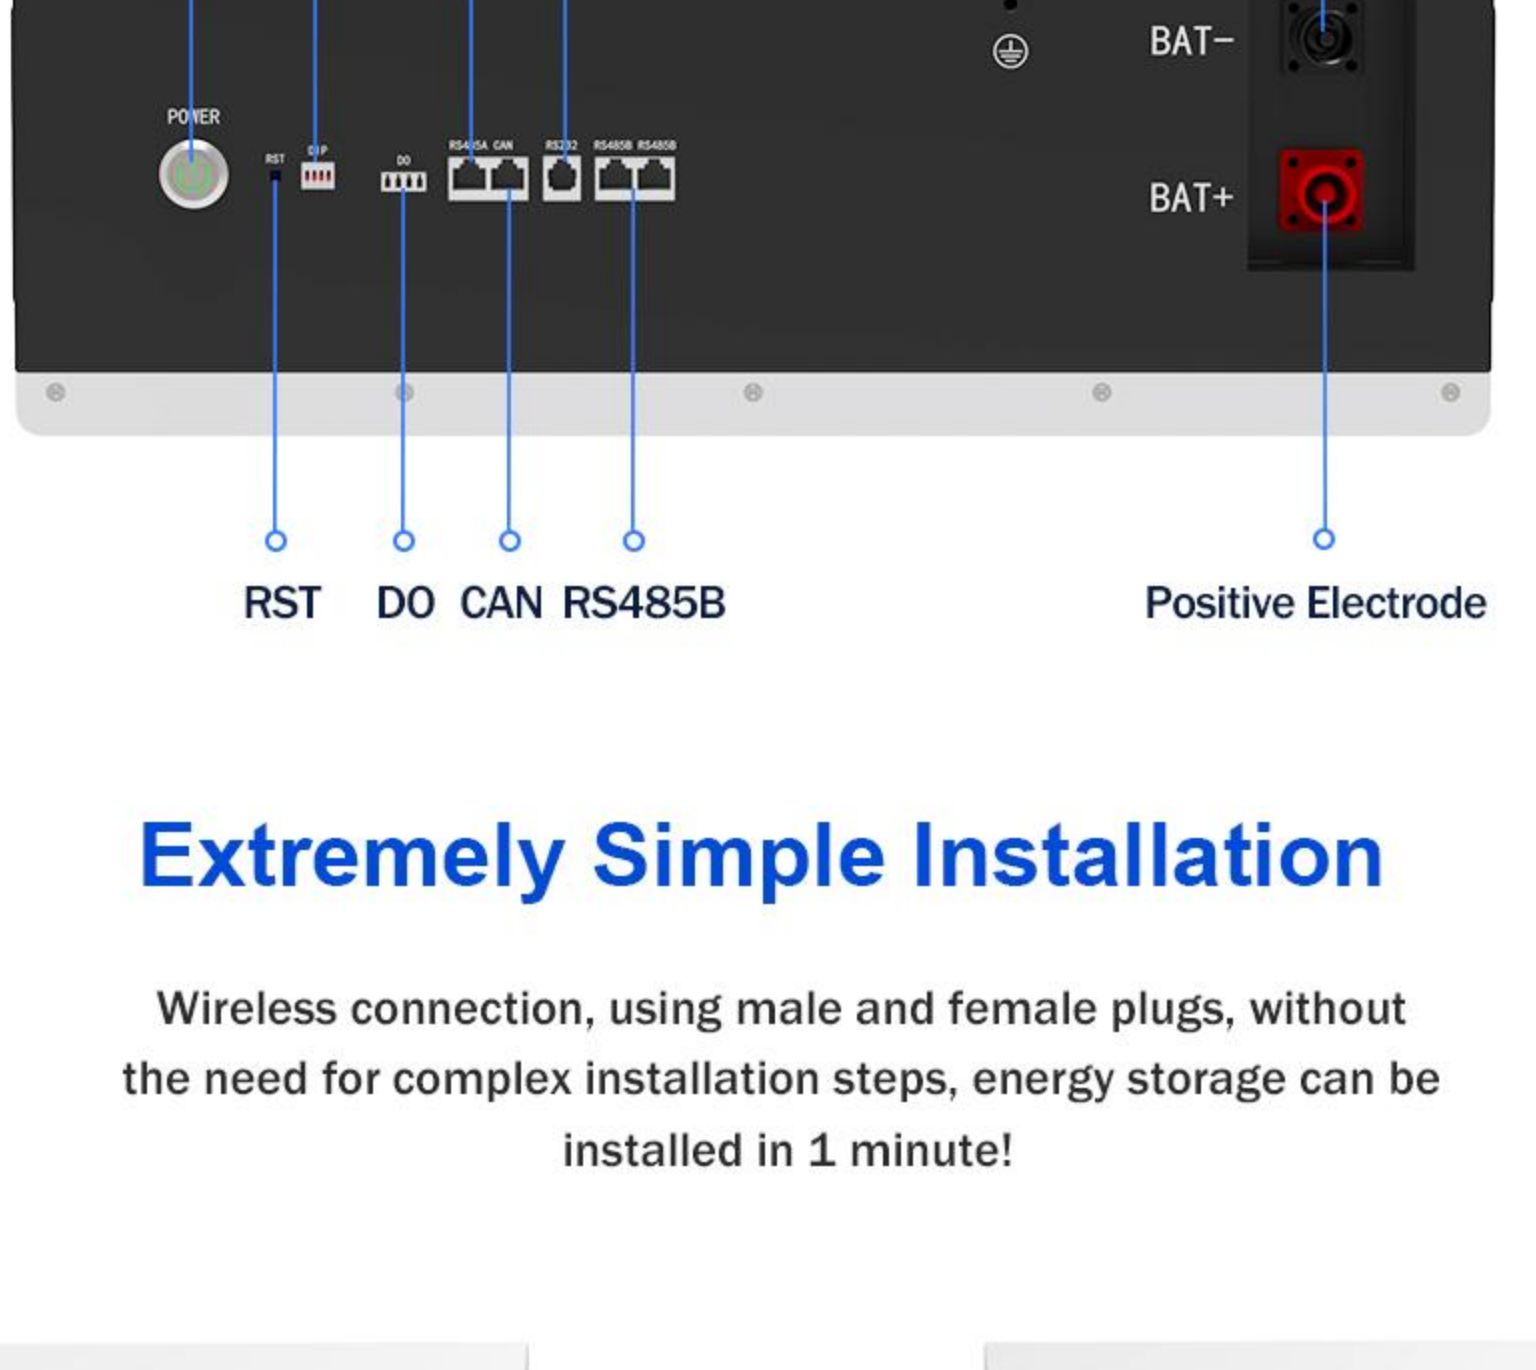

Product Specifications

Product Parameters

Extremely Simple Installation

Wireless connection, using male and female plugs, without the need for complex installation steps, energy storage can be installed in 1 minute!